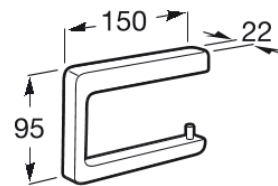

**TEMPO****Toilet roll holder without cover**

DIMENSIONS

Length	150 mm
Width	22 mm
Height	95 mm

COLOURS AND FINISHES

TECHNICAL DRAWINGS

**FEATURES**

Fixing kit: Included

Installation type: Wall-mounted